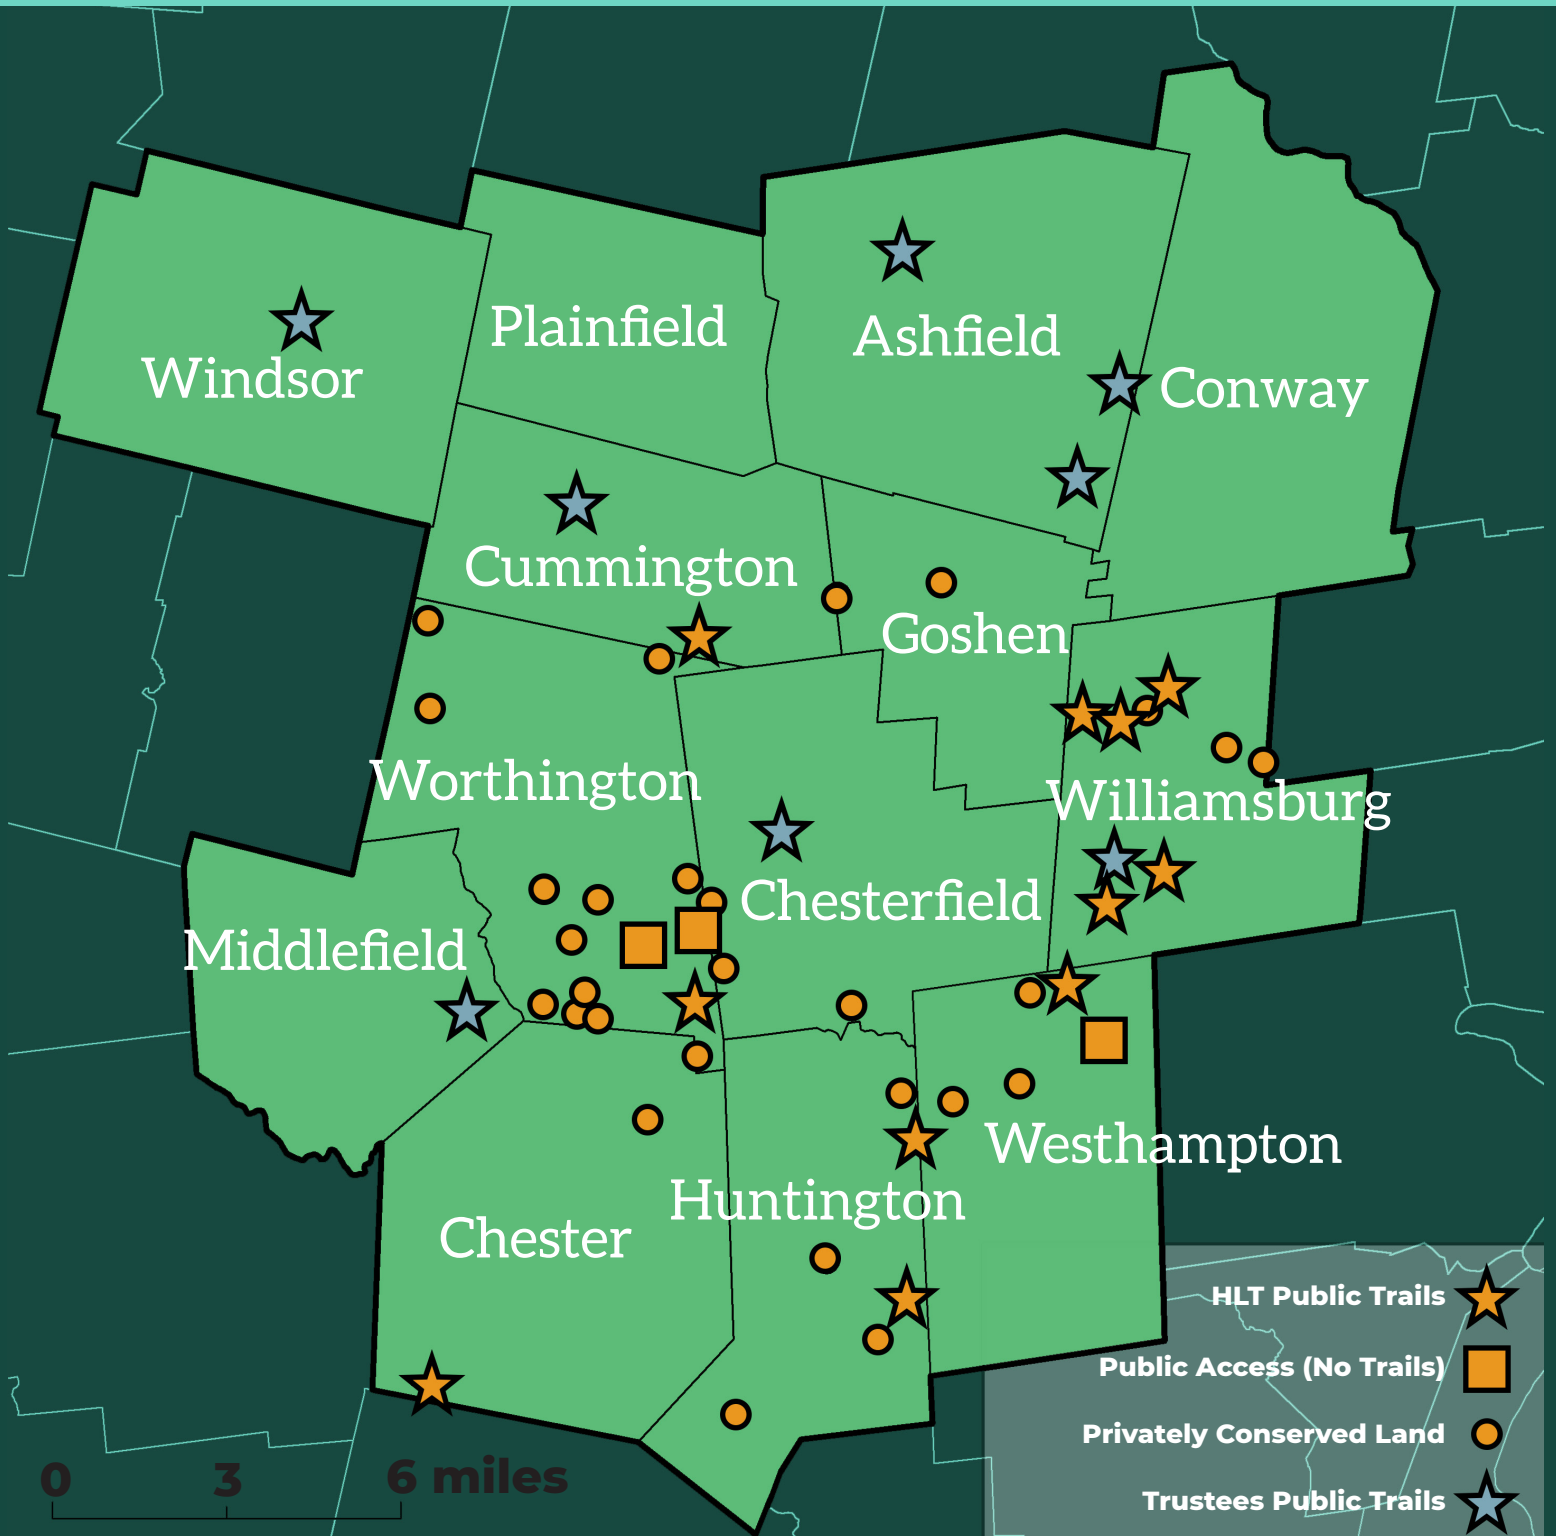

# Hilltown Land Trust

AN AFFILIATE OF THE TRUSTEES

## Service Area Map

Public Access Areas & Private Conservation Sites

Over 5,000 acres protected since 1986!

Hilltown Land Trust works to conserve ecologically important wildlands, economically and culturally important working lands, and the scenic beauty and rural character of the hilltowns.